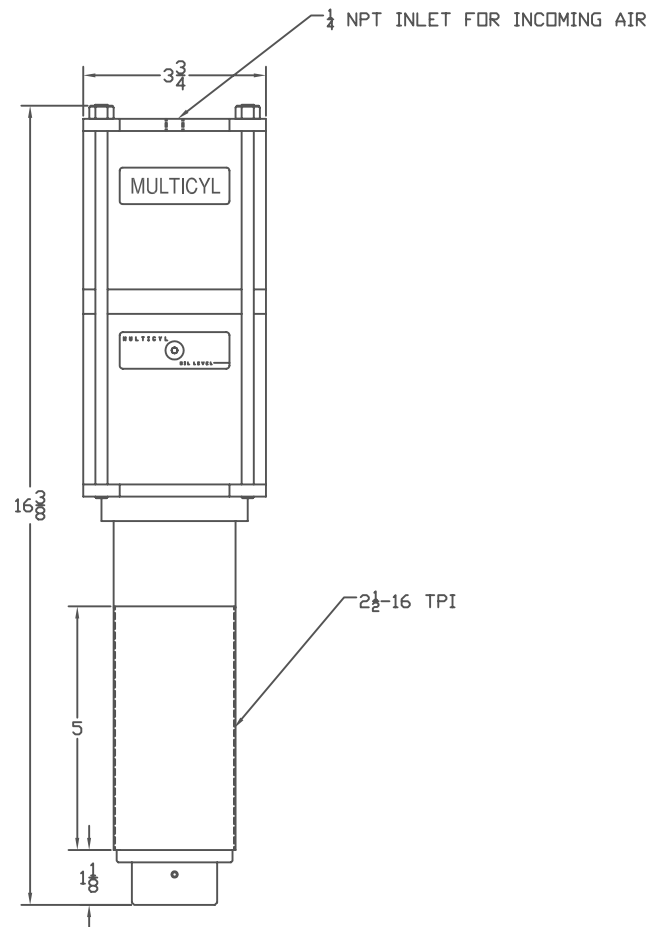

MC 12-5-4 CYLINDER

5/8 OVERALL STROKE  
1/8 POWER STROKE  
6 TON MAX OUTPUT

MULTICYL® Inc.  
640 Hardwick Road, Unit 5  
Bolton, Ontario  
Canada L7E 5R1  
(905) 951-0670  
FAX (905) 951-0672